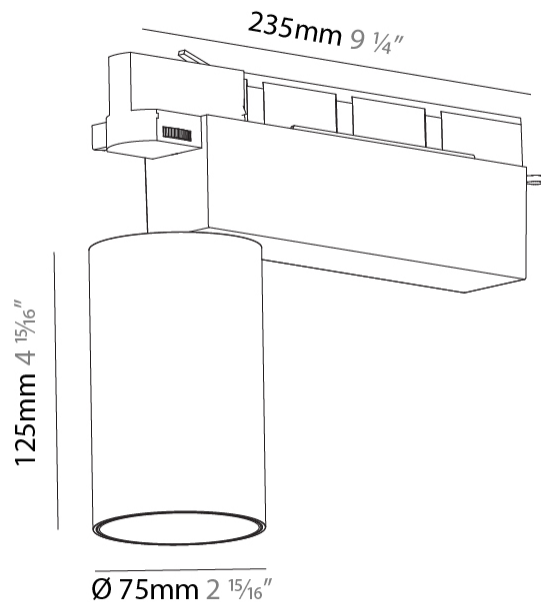

GENERAL

Series: Centriq
 Subseries: Centriq 75
 Brand: Prolicht
 Division: Architectural
 Mounting Type: Track
 Mounting Location: Ceiling
 Subcategory: Spots

PHYSICAL

Shape: Cylinder
 Diameter (mm): 75
 Diameter (in): 2 ¹⁵/₁₆
 Length (mm): 235
 Length (in): 9 ¹/₄
 Height (mm): 182
 Height (in): 7 ³/₁₆
 Light Distribution: Adjustable / Direct
 Weight (kg): 1.099
 Weight (lbs): 2.42
 Installation Requirement: Track or profile system
 Fixture Finish: SSR / BKV / CWI / CRY / HAB / LAG / UFT / ITA / RUA / RUR / MIC / FTG / MYG / TWT / LOD / PUS / FRO / FUP / KIA / POP / BLS / SPG / MEY / GOH / GUM / CHC / COM / ABZ / JAG / OBR / MOS / ROR
 Fixture Material: Aluminum Die Cast

OPTICAL

Reflector: 20 / 25 / 40
 Adjustability: Rotational 340°; Tilt 90°
 Upon Request: Special Beam Angles

RATINGS AND CERTIFICATIONS

Certified By: Certified for North American Standards
 IP rating: IP20

GENERAL

Series: Centriq
 Subseries: Centriq 75
 Brand: Prolicht
 Division: Architectural
 Mounting Type: Track
 Mounting Location: Ceiling
 Subcategory: Spots

PHYSICAL

Shape: Cylinder
 Diameter (mm): 75
 Diameter (in): 2 15/16
 Length (mm): 235
 Length (in): 9 1/4
 Height (mm): 125
 Height (in): 4 15/16
 Light Distribution: Adjustable / Direct
 Weight (kg): 1.099
 Weight (lbs): 2 7/16
 Fixture Finish: SSR / BKV / CWI / CRY / HAB / LAG / UFT / ITA / RUA / RUR / MIC / FTG / MYG / TWT / LOD / PUS / FRO / FUP / KIA / POP / BLS / SPG / MEY / GOH / GUM / CHC / COM / ABZ / JAG / OBR / MOS / ROR
 Fixture Material: Aluminum